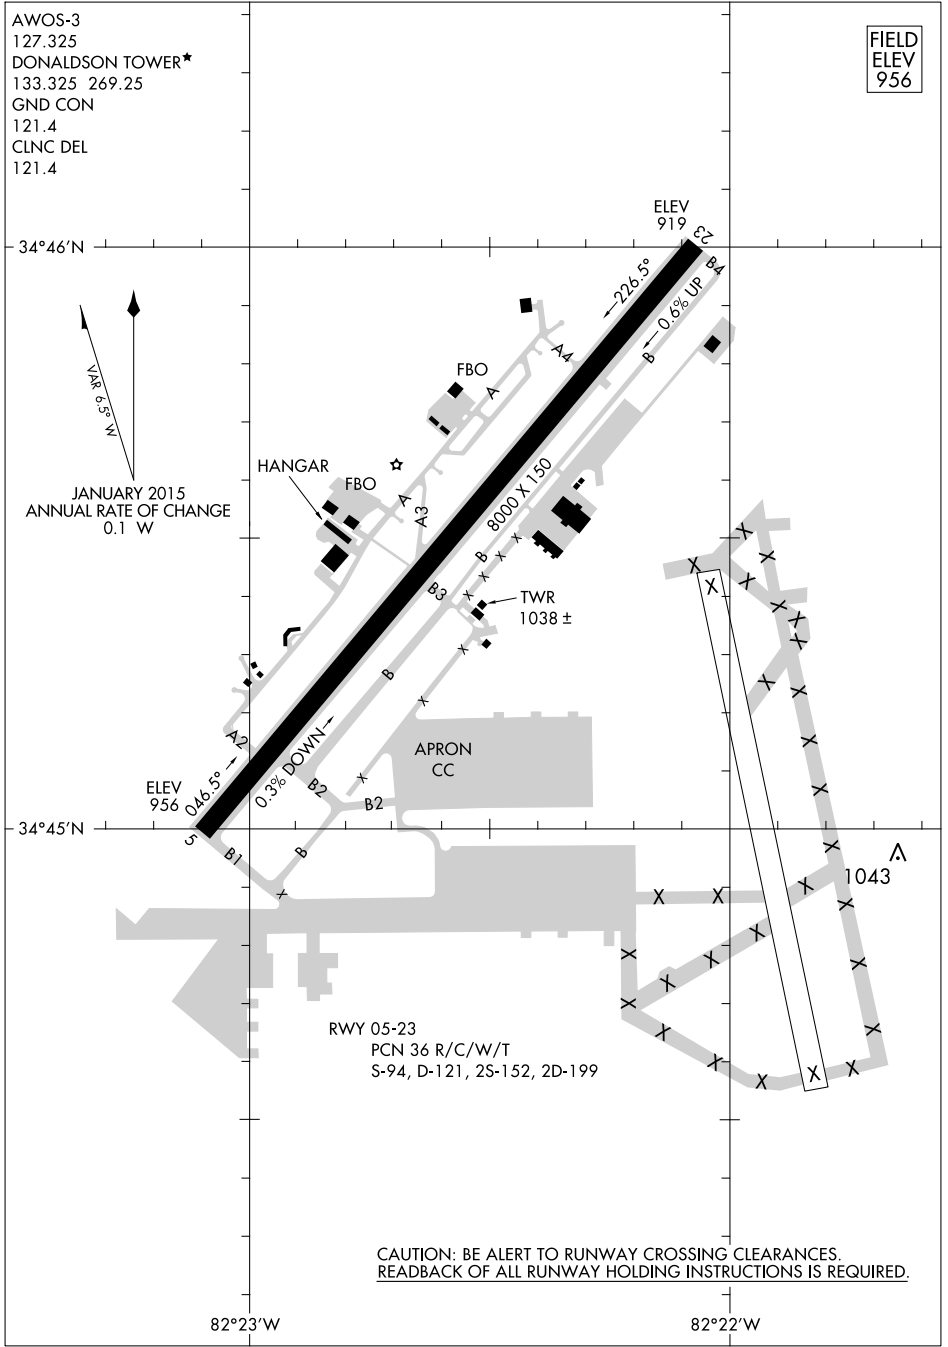

15064

AIRPORT DIAGRAM

AL-179 (FAA)

DONALDSON FIELD (GYH)
GREENVILLE, SOUTH CAROLINA

AWOS-3
 127.325
 DONALDSON TOWER*
 133.325 269.25
 GND CON
 121.4
 CLNC DEL
 121.4

FIELD
 ELEV
 956

SE-2, 07 JAN 2016 to 04 FEB 2016

SE-2, 07 JAN 2016 to 04 FEB 2016

AIRPORT DIAGRAM

15064

GREENVILLE, SOUTH CAROLINA
DONALDSON FIELD (GYH)